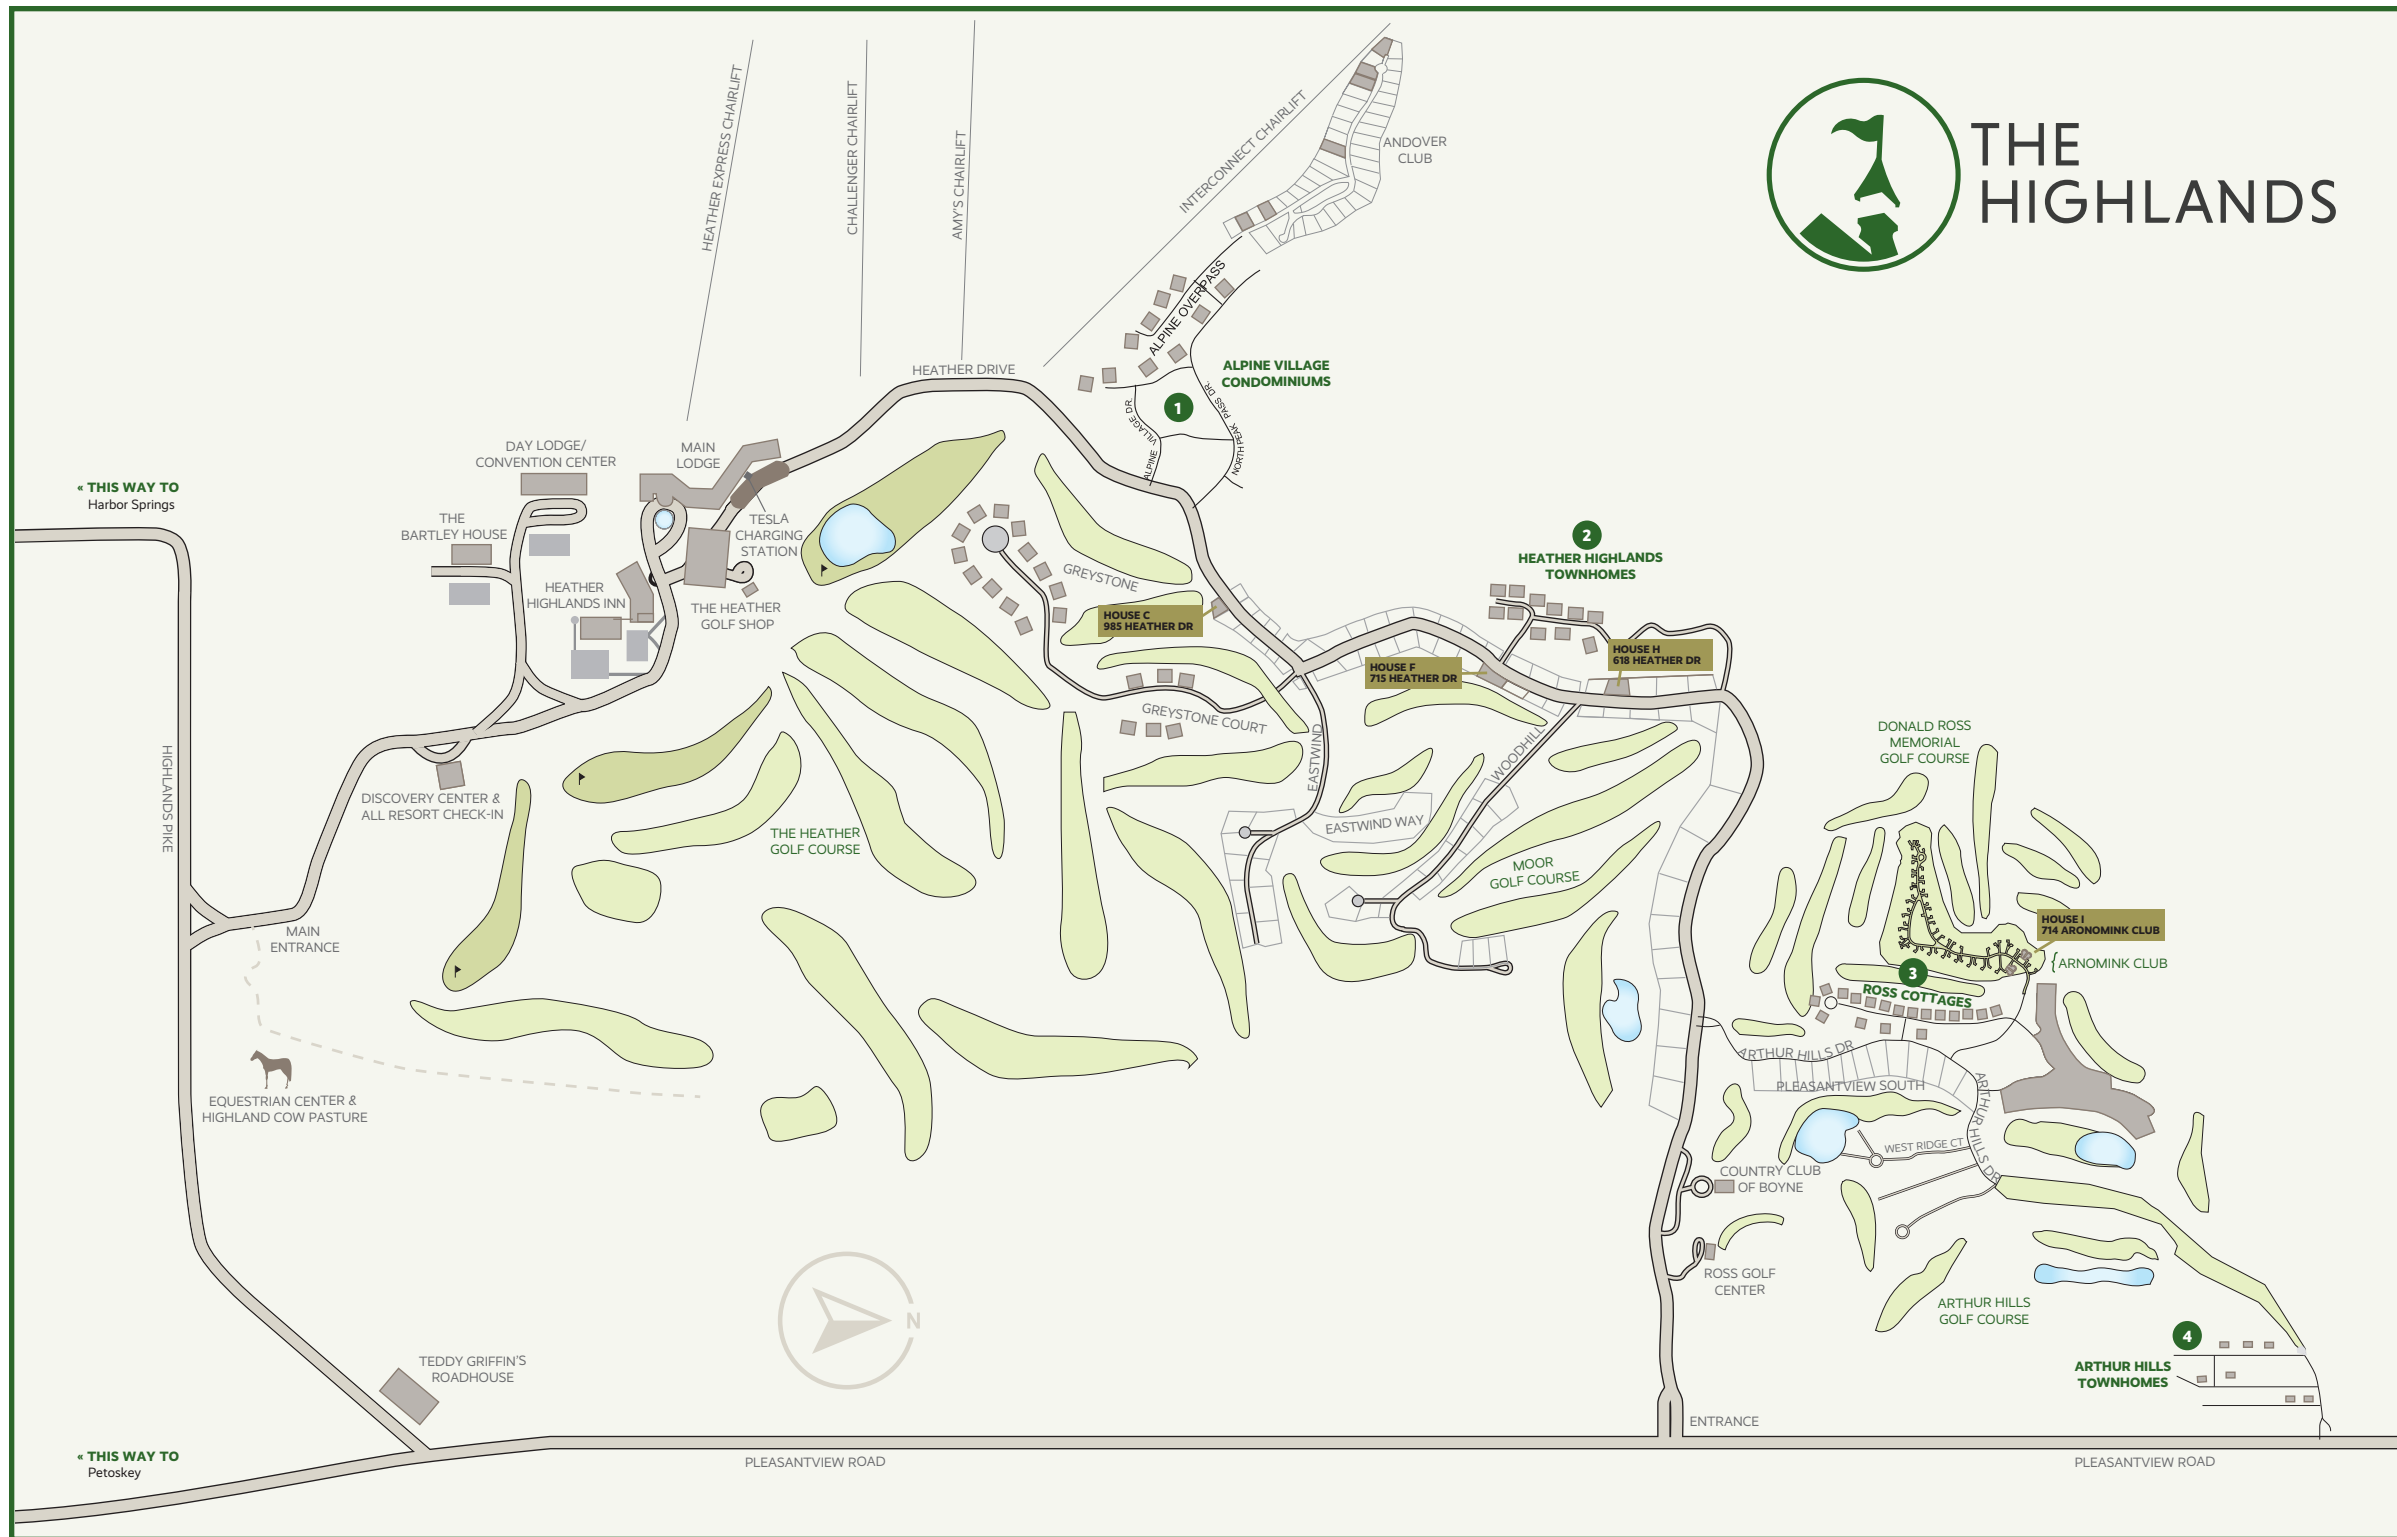

MAP DIRECTORY

- | | | |
|---|--|--|
| <p>1 Main Lodge
Main Lobby • Lodging
Cafe at The Highlands
Computer Stations • Arcade</p> <p>2 Main Dining Room & Olympic Room</p> <p>3 Slopeside Lounge</p> <p>4 Swimming Pool and Hot Tub</p> <p>5 Laundry Facilities</p> <p>6 Tower Lobby & Elevator</p> <p>7 Day Lodge / Convention Center
Conference Rooms • Exhibition Hall
Cafeteria (Winter Only)</p> <p>8 Zoo Bar
The Young Americans Dinner Theatre
(Summer Only)</p> <p>9 Skier Services & Adventure Center
Equipment Rental</p> <p>10 Snowsports Center
SnowSports Academy Registration</p> <p>11 Enchanted Trail Starting</p> | <p>Location (Winter Only)</p> <p>12 Boyne Country Sports (Lower Level - Winter Only)
Highlands Adventure Camp (Lower Level - Summer Only)</p> <p>13 The Bartley House
Hot Tub</p> <p>14 Heather Highlands Inn (Pleasantview Building)
Condominium Lodging
Conference Rooms</p> <p>15 Heather Highlands Inn Pool</p> <p>16 Heather Highlands Inn (Inverness Building)
Condominium Lodging</p> <p>17 Putting Course (Summer Only)</p> <p>18 Activity Equipment Center (Summer Only)</p> <p>19 Lakeside Patio</p> | <p>20 Driving Range</p> <p>21 19th Tee Snack Bar</p> <p>22 The Heather Golf Shop (Summer Only)
Cross Country Center (Winter Only)</p> <p>23 Country Club of Boyne
Dornoch Room • Seminole Pub
55th Hole Snack Bar</p> <p>24 Ross Golf Center
Donald Ross Memorial
Arthur Hills • The Moor</p> <p>25 Putting Green</p> <p>26 Driving Range</p> <p>27 Discovery Center
Front Desk (All Resort Check-In)
At Your Service Department
Graham Real Estate • Owner Services</p> <p>28 Tesla Charging Station</p> |
|---|--|--|

RESORT MAPS & INFORMATION

RESORT PHONE DIRECTORY

At Your Service Department	231.526.3000 ext. "0"
	or "0" from any housephone
Adventure Center	x3835
Resort Activities and Skier Services.....	x3030
Slopeside Lounge.....	x3016
Security.....	x3004
SnowSports Academy	x3056
Equipment Rental.....	x3057
Ski Patrol.....	x3027