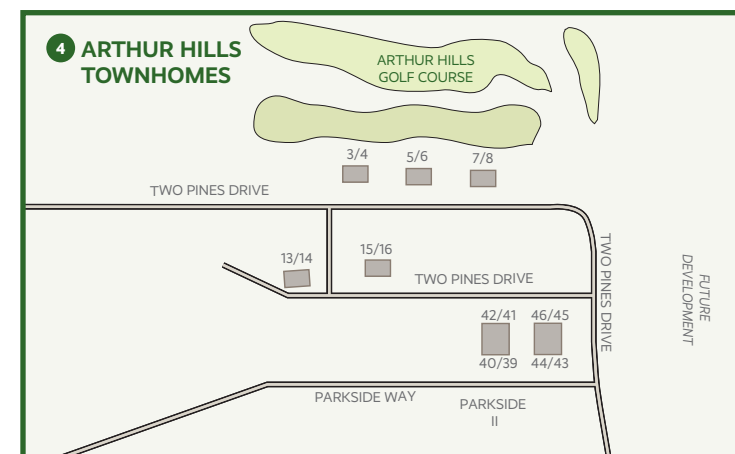

RESORT PHONE DIRECTORY

At Your Service Department	231.526.3000 ext. "0"
	or "0" from any housephone
Adventure Center	x3835
Resort Activities and Skier Services.....	x3030
Slopeside Lounge.....	x3016
Security.....	x3004
SnowSports Academy	x3056
Equipment Rental.....	x3057
Ski Patrol.....	x3027

Golf Tee Times	888.281.8450
Ross Golf Center.....	x3028
Donald Ross Memorial	
Arthur Hills	
The Moor	
The Heather Golf Shop.....	x3029
The Heather	
Cross Country Center.....	x3029
Graham Real Estate.....	x3090
Country Club of Boyne	x3085

WIRELESS INTERNET ACCESS

The Highlands offers free Wi-Fi access.

The areas shaded in green have Wi-Fi access points. Ensure that your wireless is turned on and select any Wi-Fi Access Points in range before opening your browser