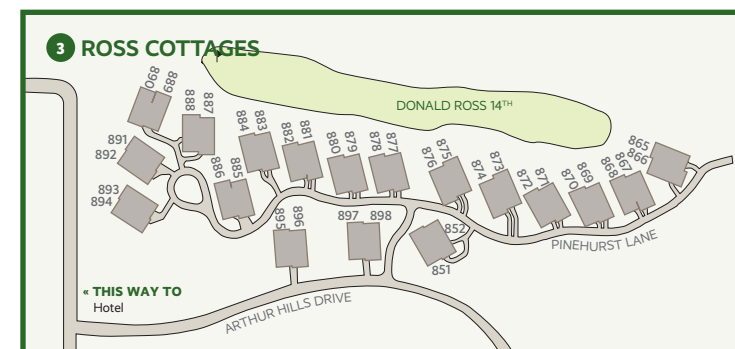

MAP DIRECTORY

- | | | |
|---|--|--|
| <p>1 Main Lodge
Main Lobby • Lodging
Cafe at The Highlands
Computer Stations • Arcade</p> <p>2 Main Dining Room & Olympic Room</p> <p>3 Slopeside Lounge</p> <p>4 Swimming Pool and Hot Tub</p> <p>5 Laundry Facilities</p> <p>6 Tower Lobby & Elevator</p> <p>7 Day Lodge / Convention Center
Conference Rooms • Exhibition Hall
Cafeteria (Winter Only)</p> <p>8 Zoo Bar
The Young Americans Dinner Theatre
(Summer Only)</p> <p>9 Skier Services & Adventure Center
Equipment Rental</p> <p>10 Snowsports Center
SnowSports Academy Registration</p> <p>11 Enchanted Trail Starting</p> | <p>Location (Winter Only)</p> <p>12 Boyne Country Sports (Lower Level - Winter Only)
Highlands Adventure Camp (Lower Level - Summer Only)</p> <p>13 The Bartley House
Hot Tub</p> <p>14 Heather Highlands Inn (Pleasantview Building)
Condominium Lodging
Conference Rooms</p> <p>15 Heather Highlands Inn Pool</p> <p>16 Heather Highlands Inn (Inverness Building)
Condominium Lodging</p> <p>17 Putting Course (Summer Only)</p> <p>18 Activity Equipment Center (Summer Only)</p> <p>19 Lakeside Patio</p> | <p>20 Driving Range</p> <p>21 19th Tee Snack Bar</p> <p>22 The Heather Golf Shop (Summer Only)
Cross Country Center (Winter Only)</p> <p>23 Country Club of Boyne
Dornoch Room • Seminole Pub
55th Hole Snack Bar</p> <p>24 Ross Golf Center
Donald Ross Memorial
Arthur Hills • The Moor</p> <p>25 Putting Green</p> <p>26 Driving Range</p> <p>27 Discovery Center
Front Desk (All Resort Check-In)
At Your Service Department
Graham Real Estate • Owner Services</p> <p>28 Tesla Charging Station</p> |
|---|--|--|

RESORT MAPS & INFORMATION

RESORT PHONE DIRECTORY

At Your Service Department	231.526.3000 ext. "0"
	or "0" from any housephone
Adventure Center	x3835
Resort Activities and Skier Services.....	x3030
Slopeside Lounge.....	x3016
Security.....	x3004
SnowSports Academy	x3056
Equipment Rental.....	x3057
Ski Patrol.....	x3027