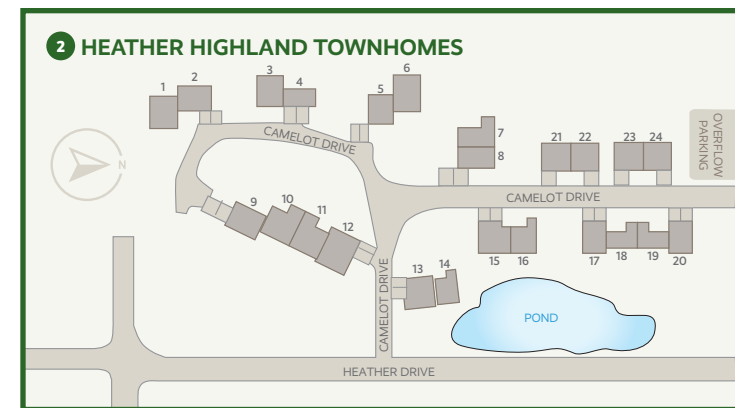

RESORT PHONE DIRECTORY

At Your Service Department	231.526.3000 ext. "0"
	or "0" from any housephone
Adventure Center	x3835
Resort Activities and Skier Services.....	x3030
Slopeside Lounge.....	x3016
Security.....	x3004
SnowSports Academy	x3056
Equipment Rental.....	x3057
Ski Patrol.....	x3027

Golf Tee Times	888.281.8450
Ross Golf Center.....	x3028
Donald Ross Memorial	
Arthur Hills	
The Moor	
The Heather Golf Shop.....	x3029
The Heather	
Cross Country Center.....	x3029
Graham Real Estate.....	x3090
Country Club of Boyne	x3085

WIRELESS INTERNET ACCESS

The Highlands offers free Wi-Fi access.

The areas shaded in green have Wi-Fi access points. Ensure that your wireless is turned on and select any Wi-Fi Access Points in range before opening your browser